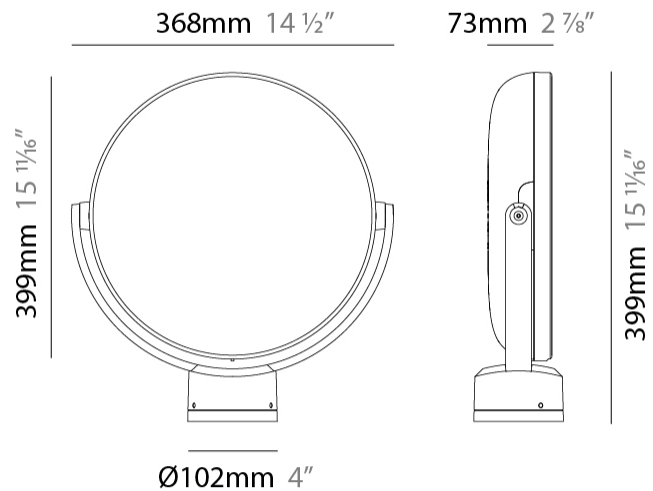

SUN SURFACE

E9F231-

base number   Finish Options   Lens Options

1. To build a product code in our configurator select the specify button on the base model # product page
2. To build a manual product code on this datasheet choose from the options listed below in blue font and add the suffix to the base model #

GENERAL

Series: Sun
Brand: Platek
Division: Exterior
Mounting Type: Surface
Mounting Location: Above Ground
Subcategory: Flood

PHYSICAL

Shape: Round
Diameter (mm): 329
Diameter (in): 12 15/16
Width (mm): 73
Width (in): 2 7/8
Height (mm): 399
Height (in): 15 11/16
Light Distribution: Adjustable / Direct
Weight (kg): 4.9
Weight (lbs): 10.8
Screws: No visible screws
Fixture Finish: [BLK / WHI / GRY / COR / ANT / BRZ](#)
Fixture Material: Aluminum Die Cast

ELECTRICAL

Lamp Type: LED
Total Output Wattage (W): 80
Dimming: Bluetooth technology or DMX
Control Gear: DMX
Driver Included: No
Driver Location: Remote
Driver Type: Constant Current - Universal
Driver Class: Class 2
Input Voltage (V): 120 - 277
Constant Current (MA): 900

LED

Number of LEDs: 16
Color Temperature (°K): RGBW
CRI: >80 CRI
Lamp Life (hrs): 60000
Special LEDs offerings: RGBW

OPTICAL

Optic°: [24 / 40 / 70](#)

RATINGS AND CERTIFICATIONS

Certified By: Certified for North American Standards
IP Rating: IP66
IK Rating: IK09
Bug Rating: B1 U0 G1